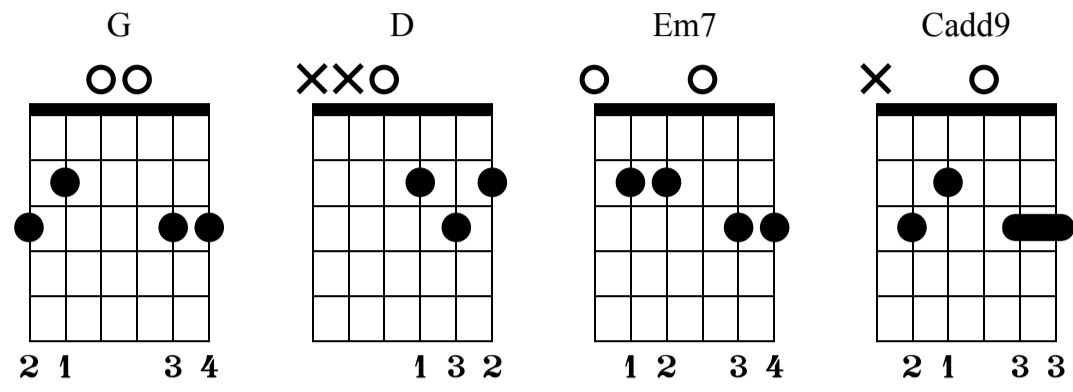

# Wagon Wheel

Bob Dylan / Ketch Secor

Julien's Guitar Studio - [www.julienguitar.com](http://www.julienguitar.com)

♩ = 132

G D Em7 Cadd9

Capo fret 2

Measures 1-4 of the first system. Measure 1 is marked with a repeat sign. Measure 2 has a sharp sign on the second string. Measure 3 has a sharp sign on the second string. Measure 4 has a sharp sign on the second string. The tablature shows fingerings for each measure.

G D Cadd9 Cadd9

Measures 5-8 of the second system. Measure 5 has a sharp sign on the second string. Measure 6 has a sharp sign on the second string. Measure 7 has a sharp sign on the second string. Measure 8 has a sharp sign on the second string. The tablature shows fingerings for each measure.