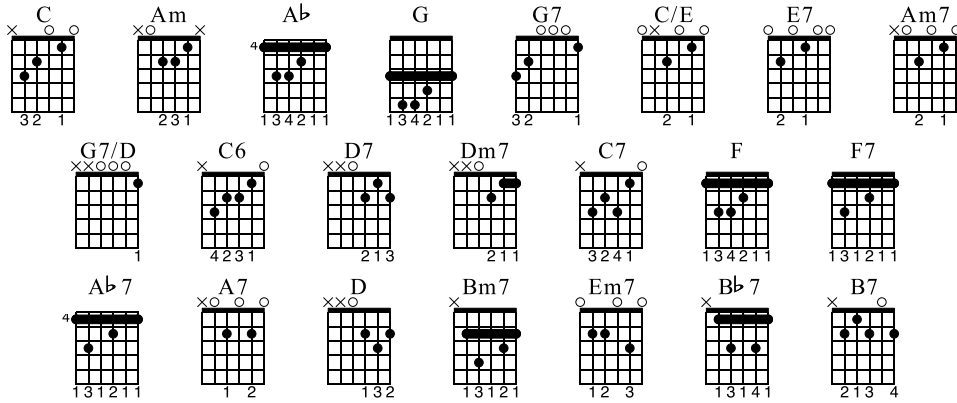

Douce France

Charles Trenet

Julien's Guitar Studio - www.julienguitar.com

♩. = 112

Intro

Chords: C, Am, D, G

Capo. fret 5

TAB: 4-5-4 | 0-1-0 | 0-1-0 | 0-1-1 | 1-2-1 | 1-2-1 | 3-0 | 3-0 | 3-0 | 2-0

Chords: C, Am, D, G, C, Am

TAB: 0-1-0 | 1-0-3 | 2-2-2 | 2-2-2 | 0-0-0 | 3-0 | 3-0 | 2-0 | 0-1-0 | 3-1-1 | 2-2-2 | 2-2-2 | 3-0-0

Chords: F, G, C, Ab, G

TAB: 3-0-2 | 0-3 | 1-0-1 | 0-3 | 4-4-8 | 3-3-7

Verse 1

Verse 3

Musical notation for Verse 3, measures 36-41. Chords: D7, D7/A, G, G7. Includes a 3x repeat sign. Tablature for strings T, A, B is provided below the staff.

Bb 7

Bb 7

A7

Musical notation for Verse 3, measures 39-41. Chords: Bb 7, Bb 7, A7. Includes a 3x repeat sign. Tablature for strings T, A, B is provided below the staff.

Chorus 3

Musical notation for Chorus 3, measures 42-43. Chords: D, Bm7, Em7, A7. Includes a 3x repeat sign. Tablature for strings T, A, B is provided below the staff.

D7

B7

E7

A7

D

Musical notation for Chorus 3, measures 44-45. Chords: D7, B7, E7, A7, D. Includes a 3x repeat sign. Tablature for strings T, A, B is provided below the staff.