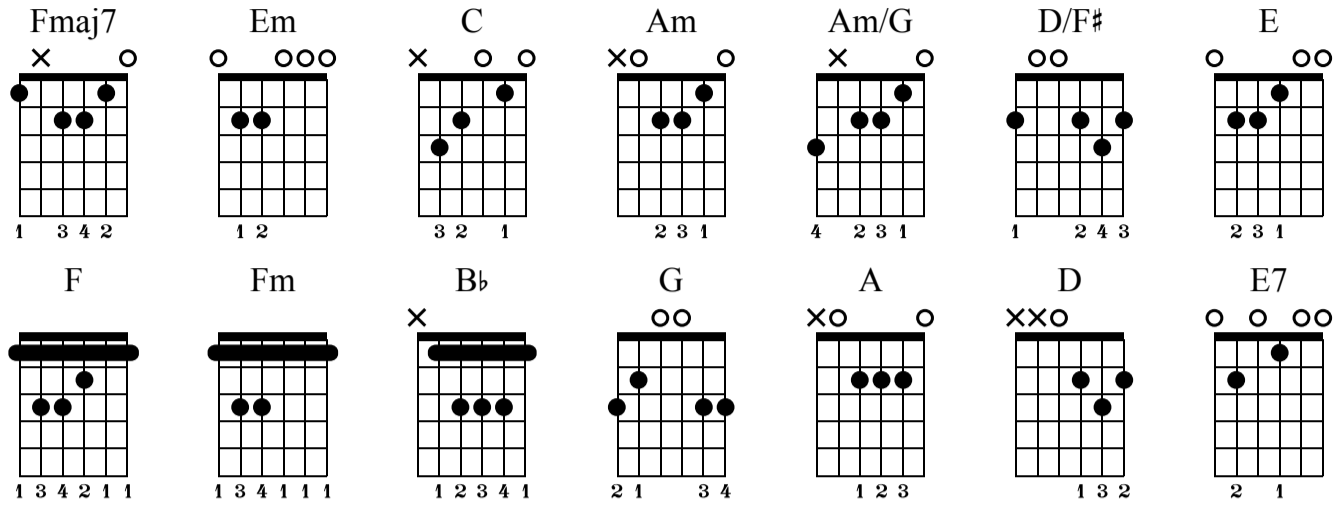

Space Oddity

David Bowie

Julien's Guitar Studio - www.julienguitar.com

♩ = 72

Intro

Structure: Intro, Pre-Verse, Verse x2, Chorus, Interlude, Verse, Bridge, Chorus, Interlude

Intro

1 **Fmaj7** 2 **Em** 4x

Pre-Verse

3 **C** 4 **Em**

Verse

5 **Am** **Am/G** 6 **D/F#**

7 C Em 8

0 0 0 0 0 0 0 0 0 0 0 0 0 0 0 0 0 0
1 1 1 1 1 1 1 1 1 1 1 1 1 1 1 1 1 1
2 0 0 0 0 0 0 0 0 0 0 0 0 0 0 0 0 0
3 3 3 3 3 3 3 3 3 3 3 3 3 3 3 3 3 3

2 2 2 2 2 2 2 2 2 2 2 2 0 0 0 0 0 0 X X X X X X

3 3 3 3 3 3 0 0 0 0 0 0 3 3 3 3 3 3 3 3 3 3

D/F# **C**

36 37

TAB

2 2 2 2 2 2 2 2 2 2 2 2 0 0 0 0 0 0 0 0 0 0

3 3 3 3 3 3 3 3 3 3 3 3 1 1 1 1 1 1 1 1 1 1

X X X X X X X X 2 2 2 2 2 2 2 2 2 2 2 2 3 3 3 3