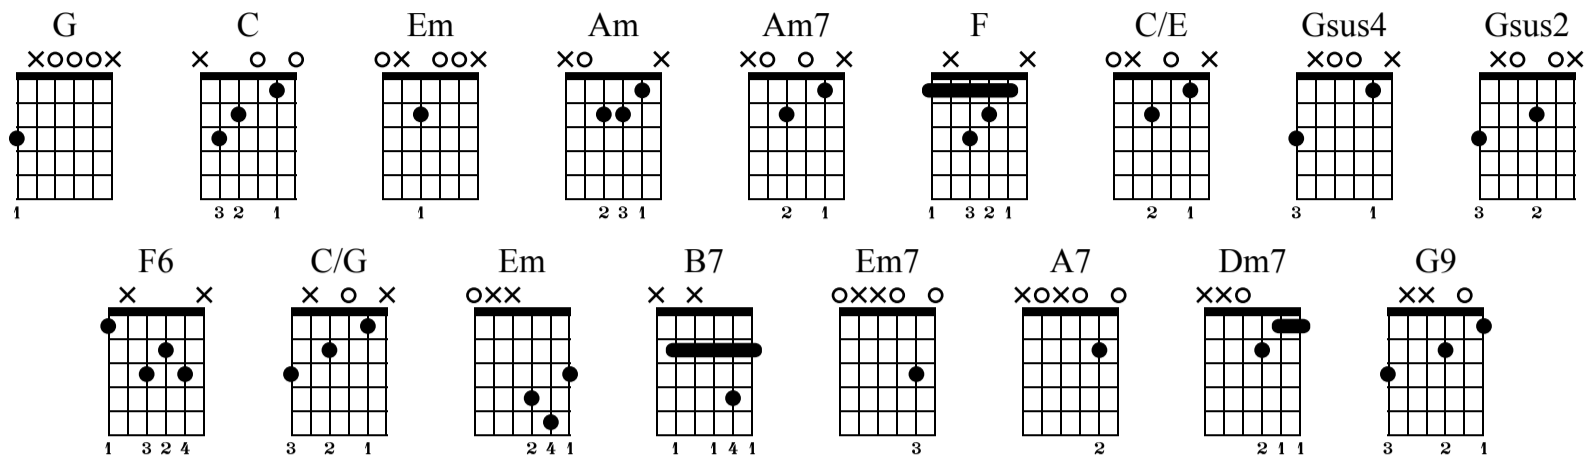

Can't Help Falling in Love

Elvis Presley

Julien's Guitar Studio - www.julienguitar.com

♩ = 65

Intro

Structure: Intro, Verse x2, Chorus, Verse x1, Chorus, Verse x1, Outro

C

G

C

Capo fret 2

Verse

C/G G C

17 18 19 20

Chorus
Em B7 Em B7

21 22 23 24

Em B7 Em7 A7