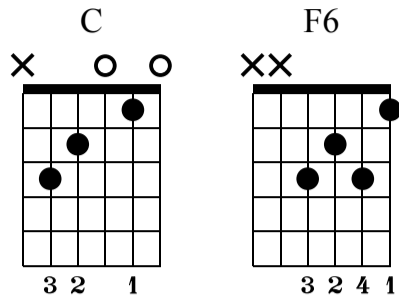

Walk On the Wild Side

Lou Reed

Julien's Guitar Studio - www.julienguitar.com

♩ = 100

C F6

1 2

TAB

0 1 0 2 3 3

0 1 0 2 3 3

0 1 0 2 3 3

0 1 0 2 3 3

0 1 0 2 3 3

0 1 0 2 3 3

0 1 0 2 3 3

0 1 0 2 3 3

0 1 0 2 3 3